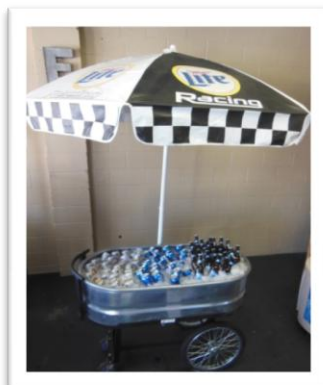

Event Décor

2985 Frembes Road
Waterford, MI 48329
www.erdodi.com
248-623-0668

Prices are subject to change without notice.