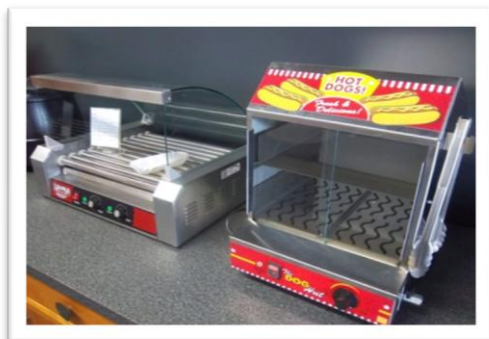

Event Décor

2985 Frembes Road
Waterford, MI 48329
www.erdodi.com
248-623-0668

Prices are subject to change without notice.